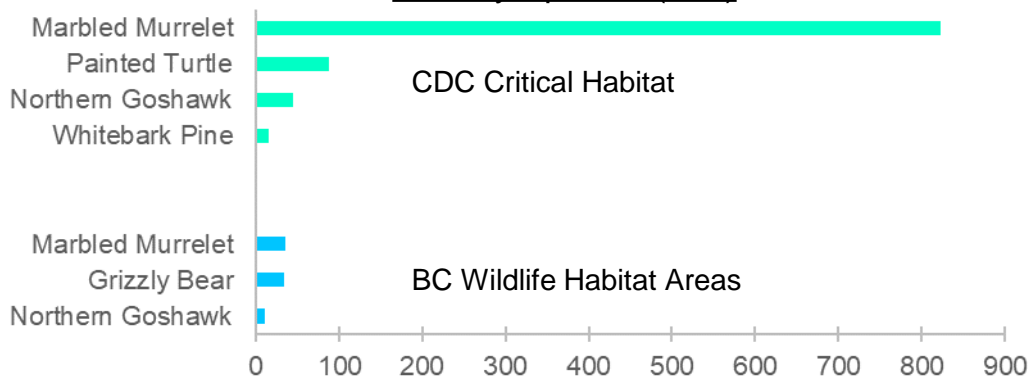

Source: Esri, Maxar, Earthstar Geographics, and the GIS User Community

Map 2: Wildlife Habitat

Area by Species (km²)

Legend

- CDC Species Occurrences
- CDC Critical Habitat
- BC Wildlife Habitat Areas
- BC Wildlife Habitat Areas - Proposed
- Sunshine Coast Region